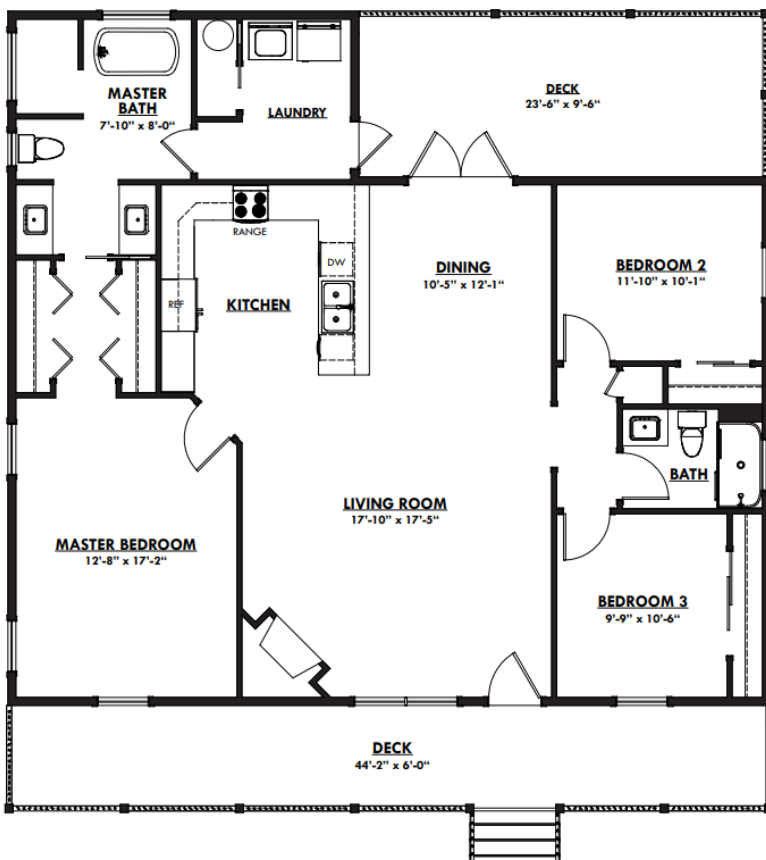

## Floor Plan Details SINGLE LEVEL HOME

3 BEDROOMS

2 BATHS

1,533 SQ. FT.