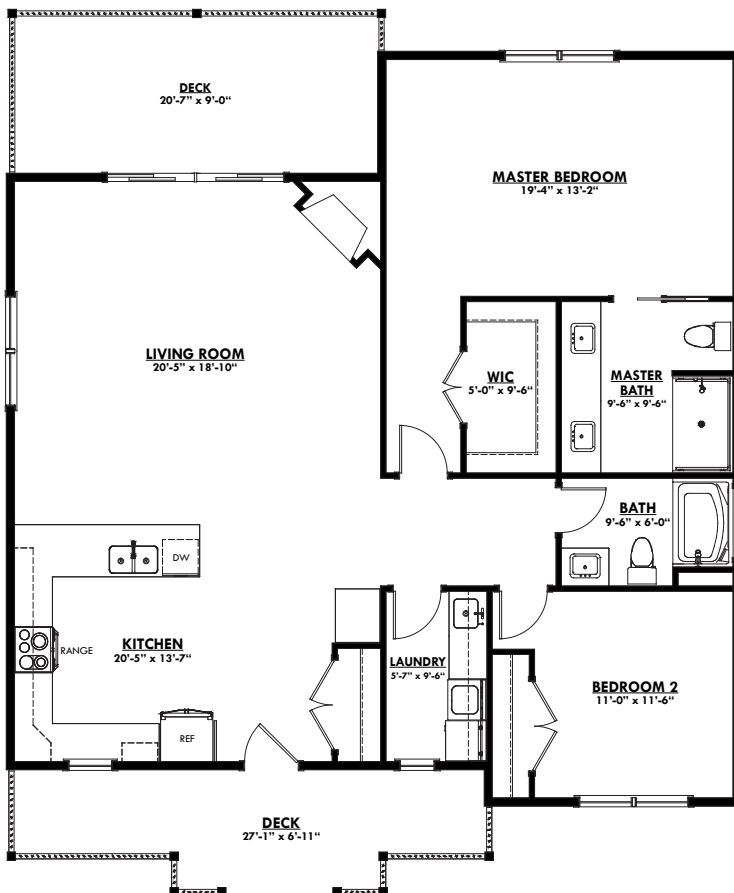

Mountain Cottage III

Affordable
— Luxury

Floor Plan Details SINGLE LEVEL HOME

2 BEDROOMS

2 BATHS

1,545 SQ. FT.

CONTACT US

140 N. Main St. | Suite 4
Hiawasse, GA 30546