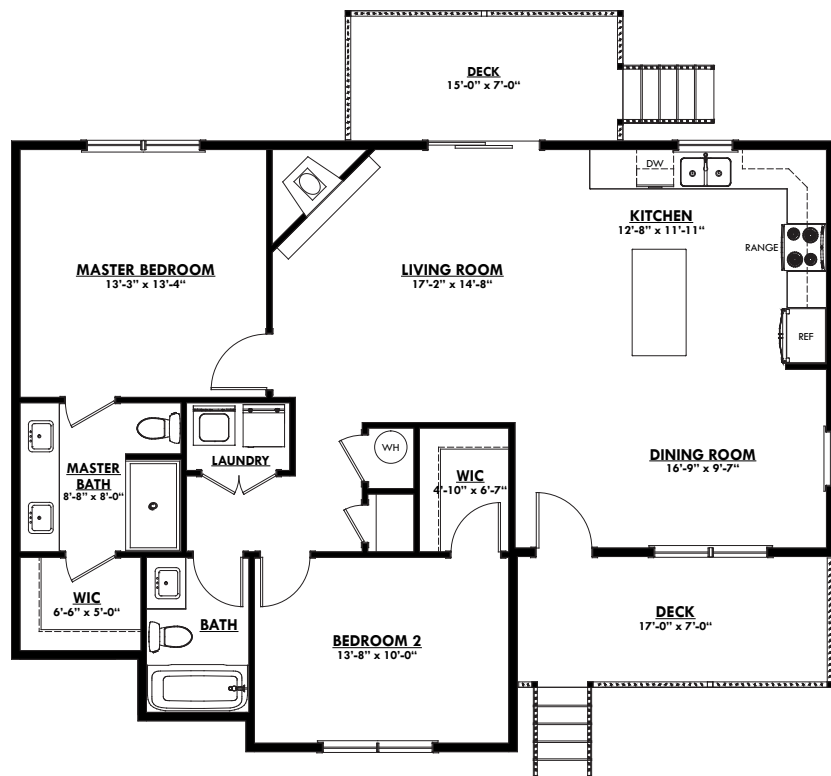

Mountain Cottage III

Affordable
Luxury

Floor Plan Details SINGLE LEVEL HOME

2 BEDROOMS

2 BATHS

1,244 SQ. FT.

CONTACT US

140 N. Main St. | Suite 4
Hiawassee, GA 30546