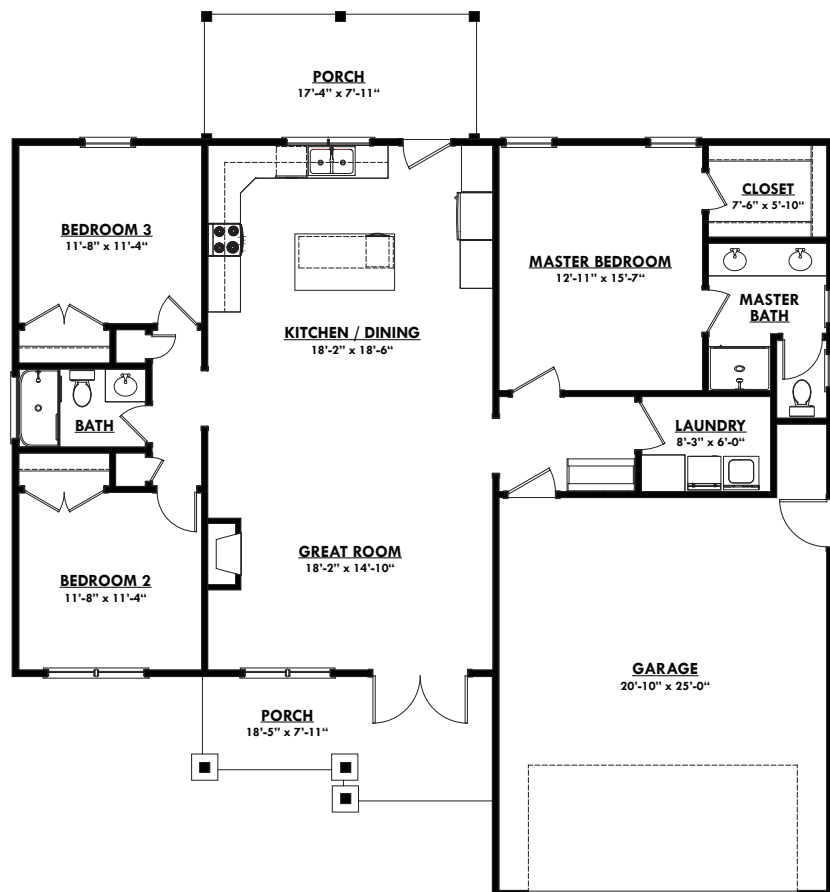

Mountain Craftsman III

Affordable
— Luxury

Floor Plan Details SINGLE LEVEL HOME

3 BEDROOMS

2 BATHS

1,511 SQ. FT.

CONTACT US

 140 N. Main St. | Suite 4
Hiawassee, GA 30546
 706.466.7075
 DiscoveryHouseHomes.com
 info@discoveryhousellc.com