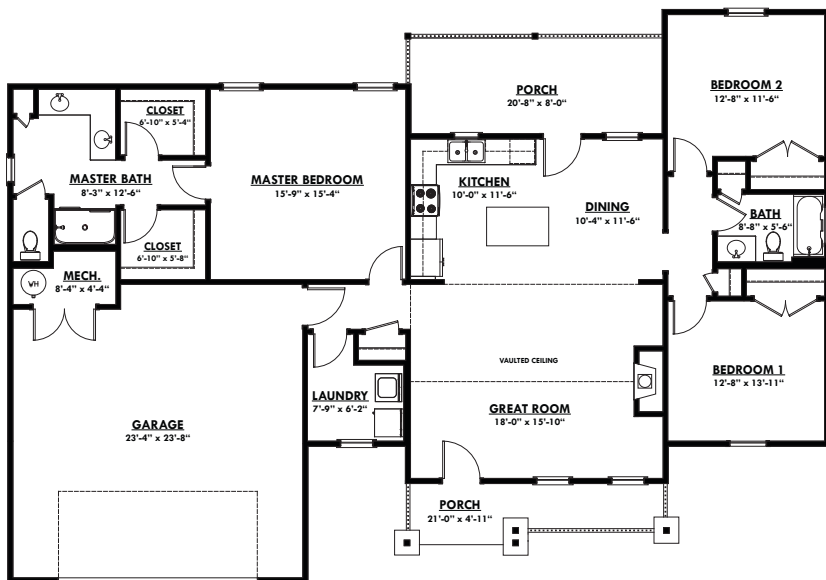

Mountain Craftsman II

Affordable
— Luxury

Floor Plan Details SINGLE LEVEL HOME

3 BEDROOMS

2 BATHS

1,684 SQ. FT.

CONTACT US

140 N. Main St. | Suite 4
Hiawassee, GA 30546