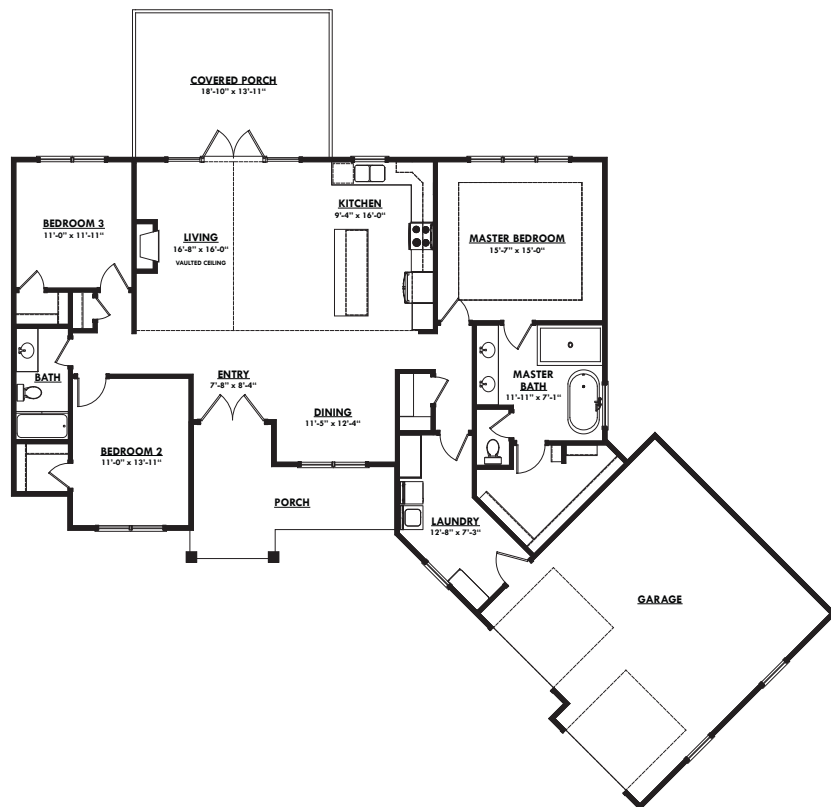

# Mountain Craftsman IV

Affordable  
— Luxury

## Floor Plan Details SINGLE LEVEL HOME

3 BEDROOMS

2 BATHS

1,862 SQ. FT.