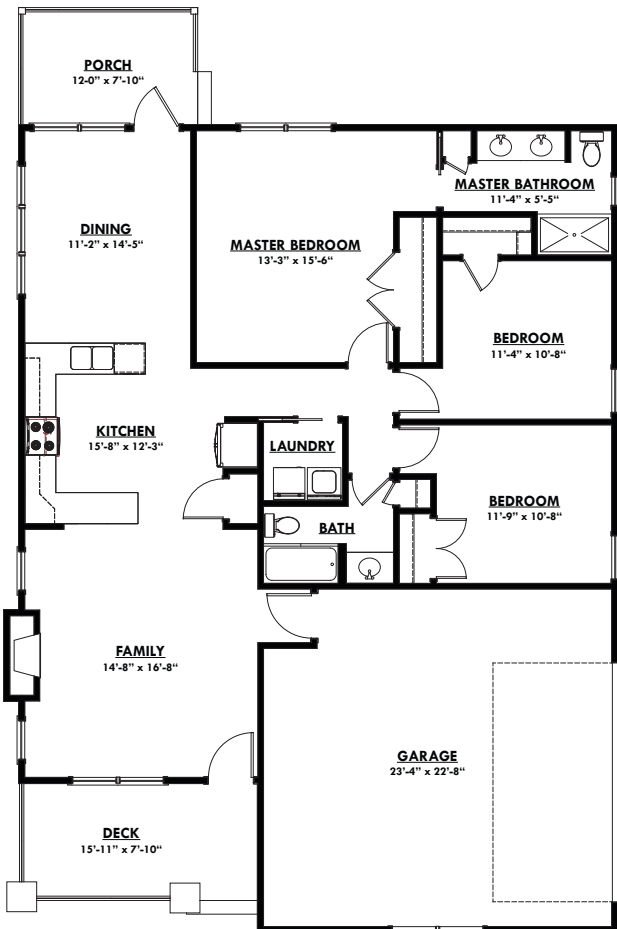

# Mountain Craftsman I

Affordable  
— Luxury

## Floor Plan Details SINGLE LEVEL HOME

3 BEDROOMS

2 BATHS

1,484 SQ. FT.