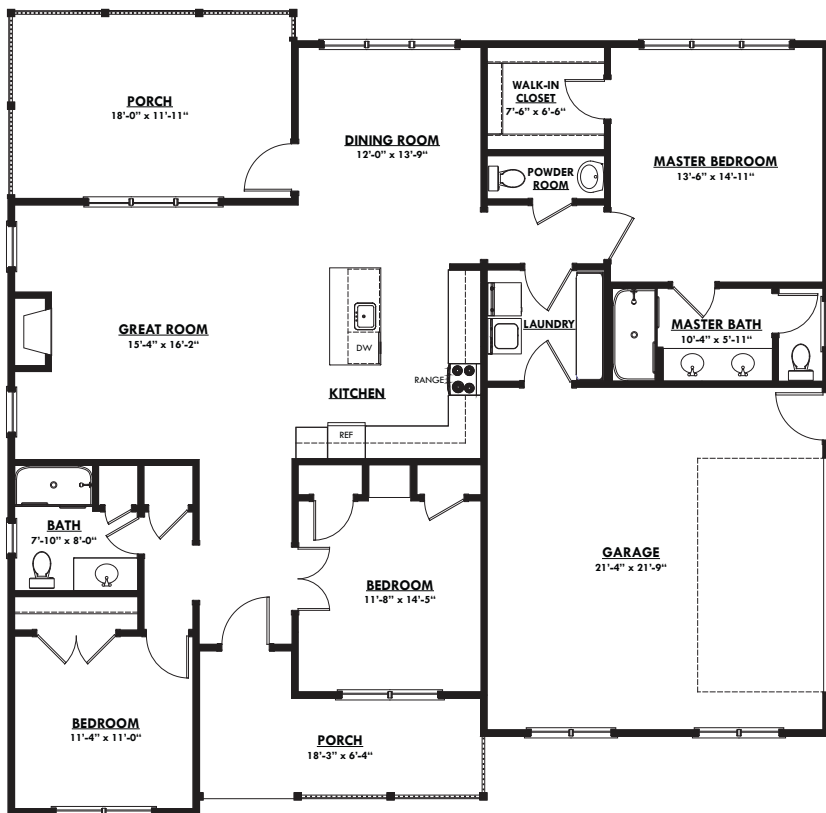

Mountain Farmhouse

Affordable
— Luxury

Floor Plan Details SINGLE LEVEL HOME

3 BEDROOMS

2.5 BATHS

1,625 SQ. FT.

CONTACT US

140 N. Main St. | Suite 4
Hiawassee, GA 30546