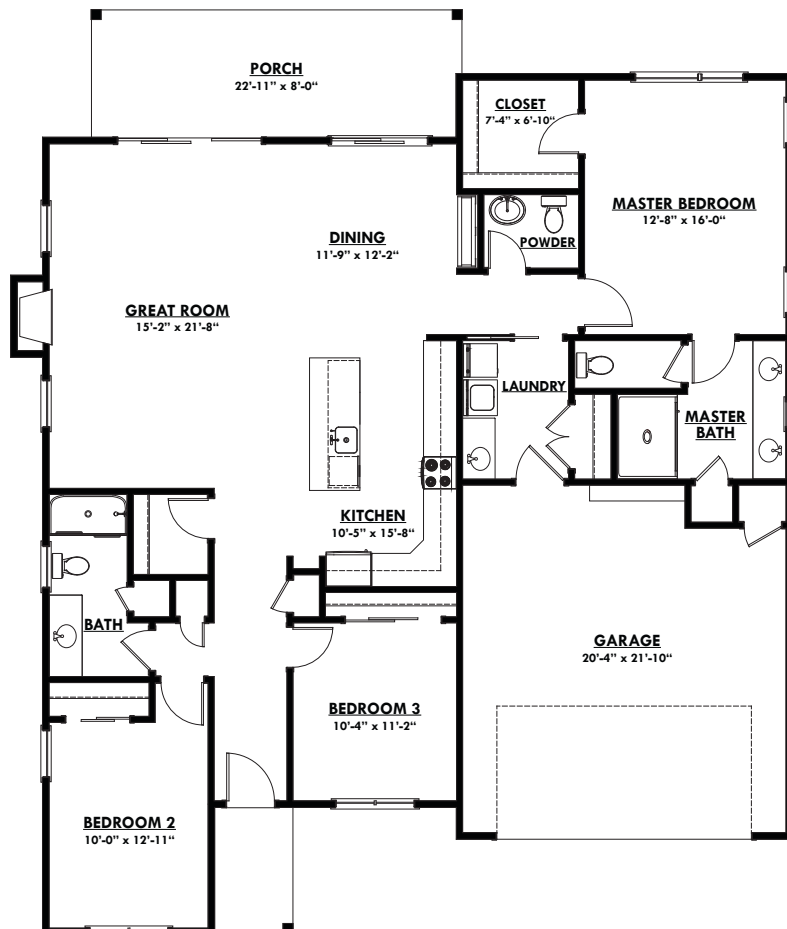

Mountain Modern

Affordable
— Luxury

Floor Plan Details SINGLE LEVEL HOME

3 BEDROOMS

2.5 BATHS

1,742 SQ. FT.

CONTACT US

140 N. Main St. | Suite 4
Hiawassee, GA 30546